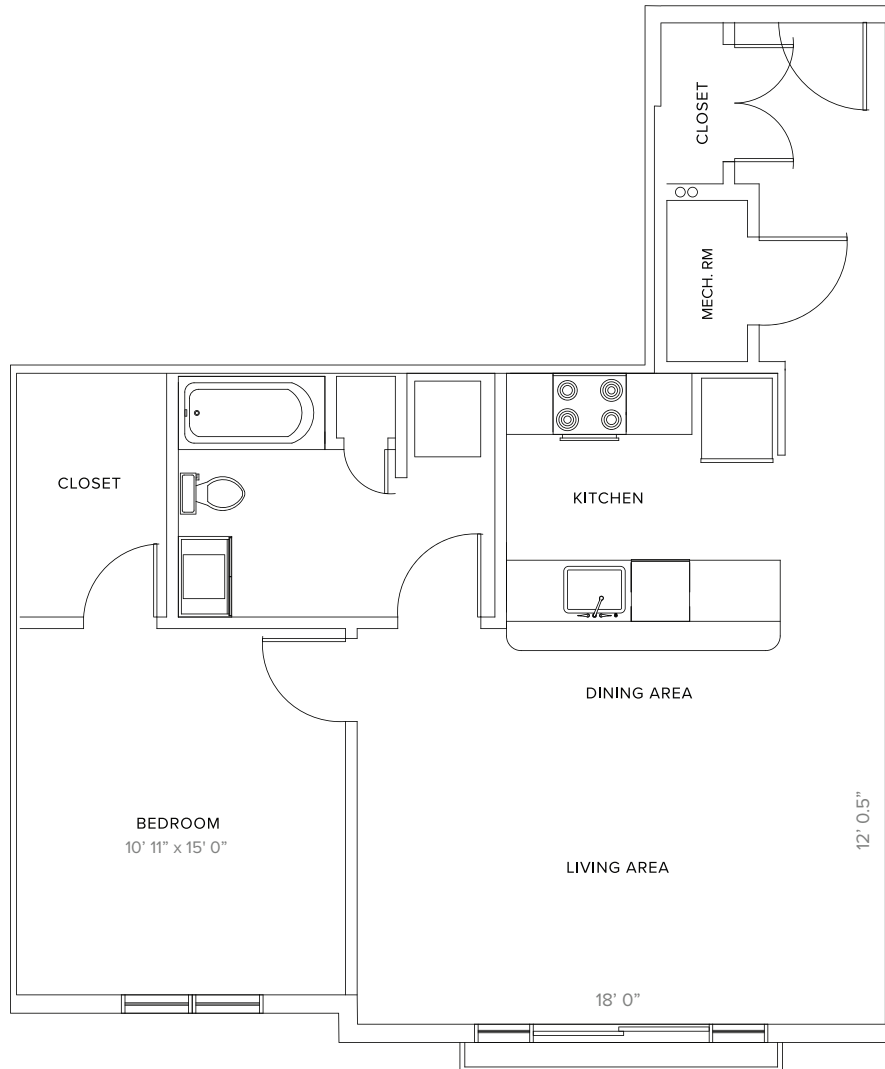

ONE BEDROOM

880 SQ. FT.

UNIT #

201

301

PRICE

LEASED BY