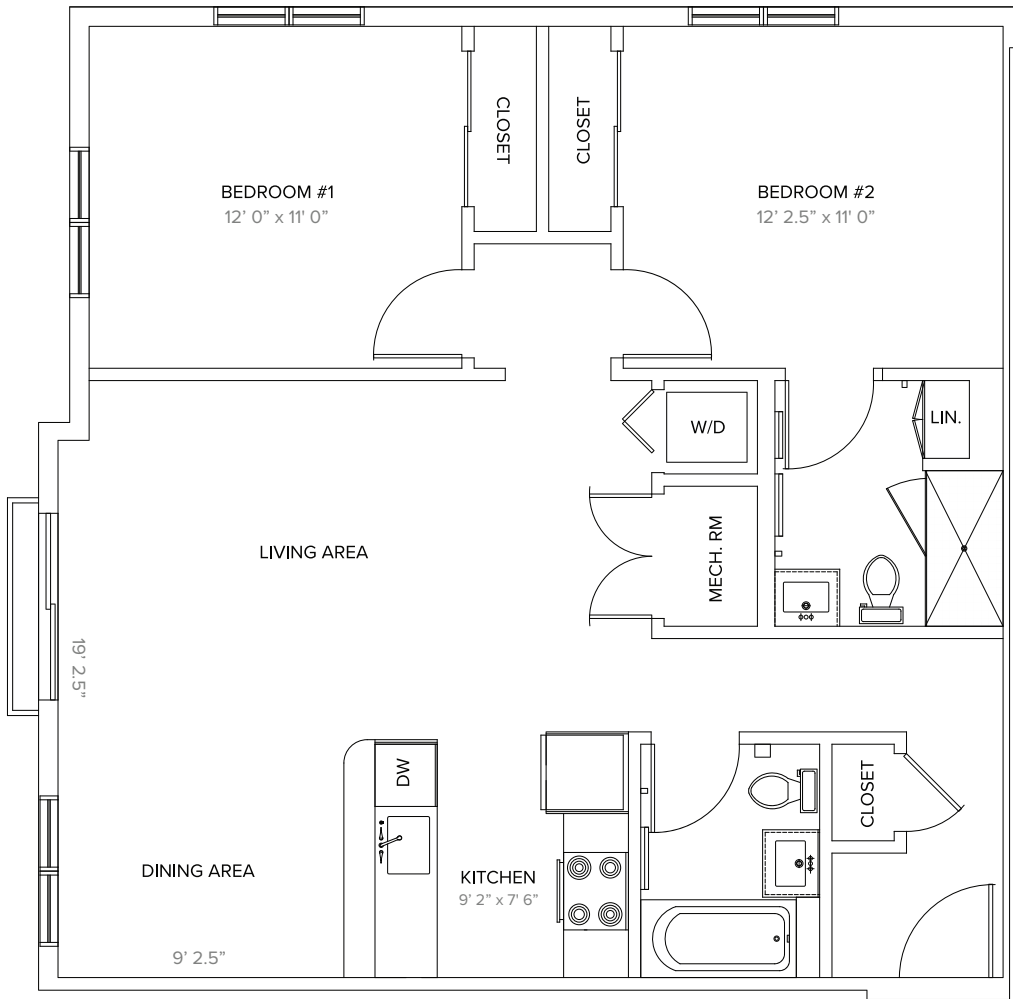

TWO BEDROOM

975 SQ. FT.

UNIT #
106
206
306

PRICE

LEASED BY