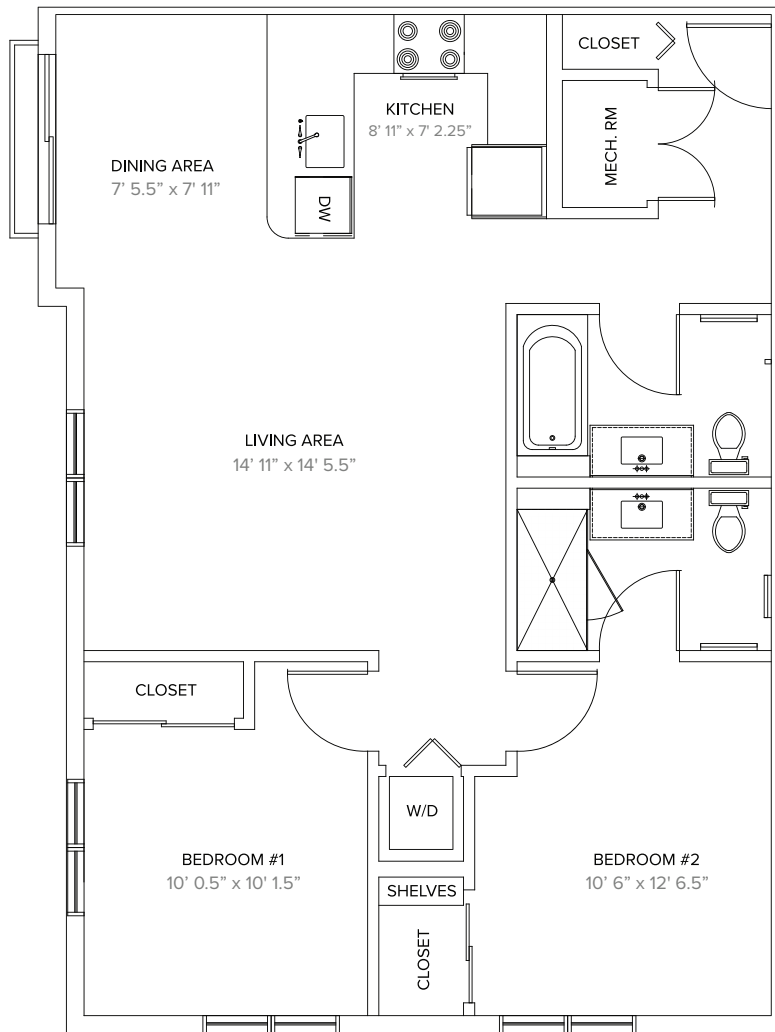

TWO BEDROOM

930 SQ. FT.

UNIT #

107

207

307

---

PRICE