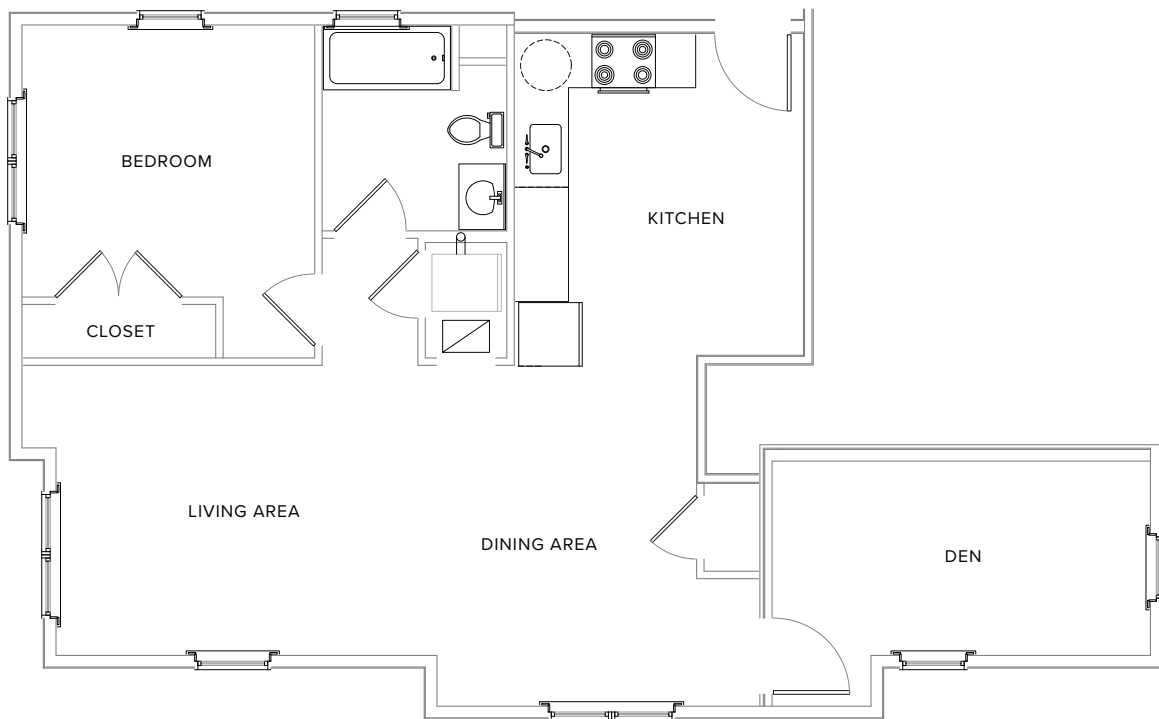

ONE BEDROOM + DEN

760 SQ. FT.

UNIT #

4

PRICE

LEASED BY